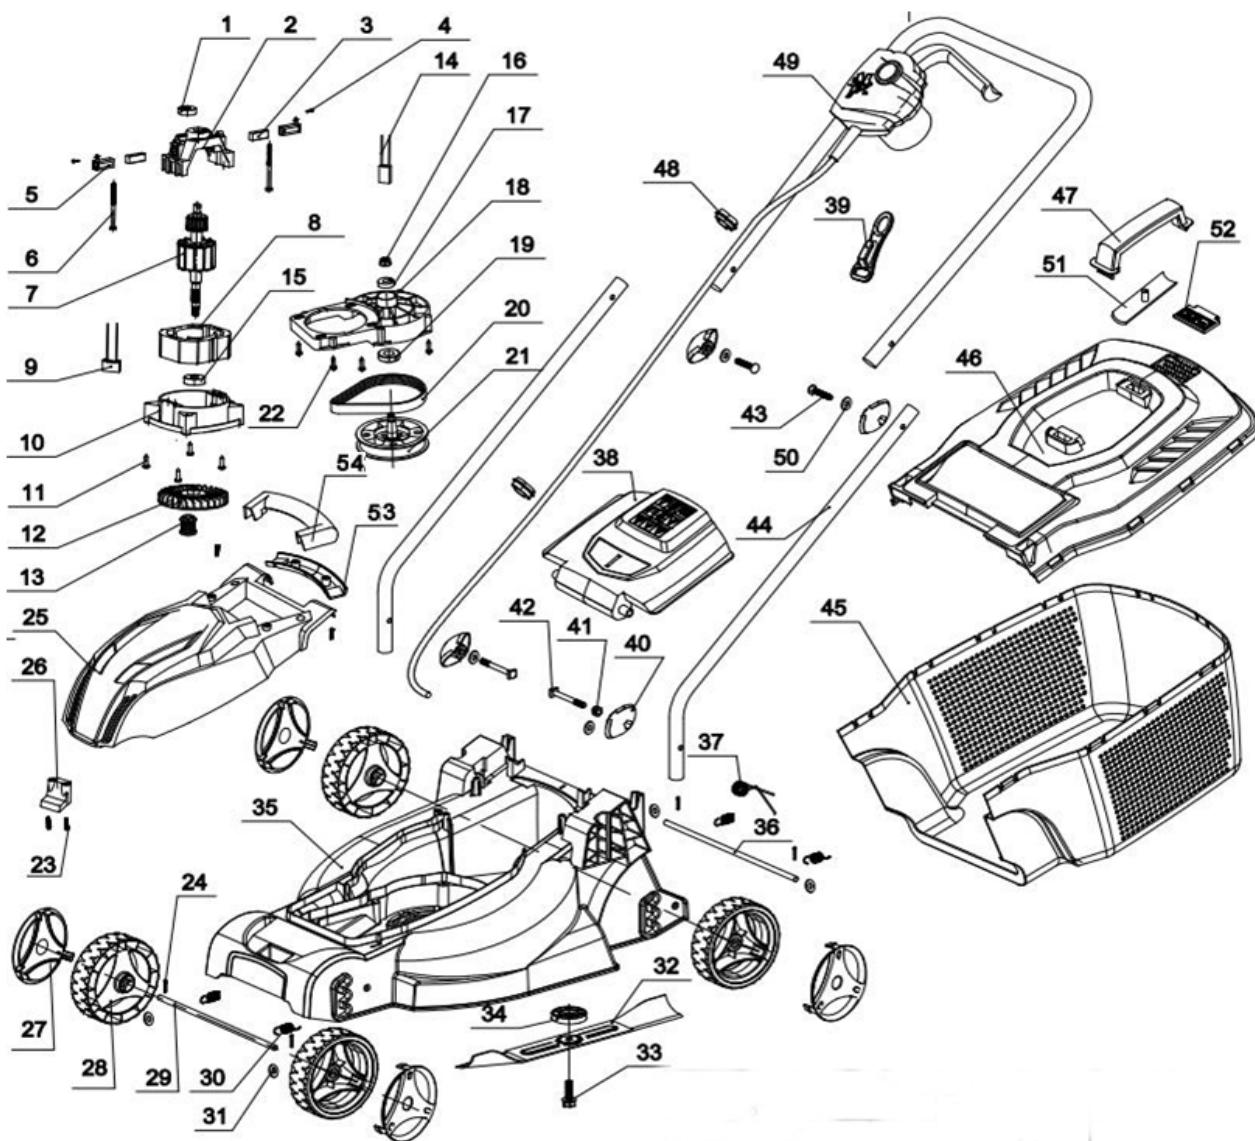

motor komplet objednejte pod REV3211-1

Pos Nr	Reference Nr	part name	QTY
1	32100005	bearing	1
2	22926105005	motor rear holder	1
3	34060006	carbon brush	2
4	32060032	screw	1
5	33310045	brush holder	2
6	32060247	nut	2
7	24026117001	rotor	1
8	24056117001	stator	1
9	34160001	capacity	1
10	22926105001	front motor bracket	1
11	32060004	screw	4
12	34010010-6	rotor fan	1
13	21226117001	small belt wheel	1
14	34240001	overload protector	1
15	32100002	bearing	1
16	32070003	NUT	1
17	32100004	bearing	1
18	21876101001	fixed plate	1
19	32100003	bearing	1
20	33450006	belt	1
21	21226101001	big belt wheel	1
22	32060005	screw	10
23	32060002	screw	10
24	30910002	split pin	4
25	20206111001	upper cover	1
26	21876111001	fixed block	1
27	20206119032	wheel cover	4
28	21216101001	wheel	4
29	20816101001	front wheel bearing	1
30	33420065	wheel bearing drag spring	4
31	32020012	Flat Washer	4
32	32310001	blade	1
33	33730030	blade screw bolt	1
34	21416119002	blade fixing set	1
35	20066101001	housing	1
36	20816101002	back wheel bearing	1
37	33420066	Back Cover Spring	1
38	20206101002	back cover	1
39	20886122001	hook drive	1
40	23135251002	knob	4
41	32070036	nut	4
42	33730036	Slot	2
43	33730035	Slot	2
44	30010032	down handle	2
45	20206101005	grass box	1
46	20206111003	grass box cover	1
47	20016111002	grass box handle	1
48	22816122001	cable clamp	2
49	24416105001	switch box group	1
50	32020017	Flat Washer	4
51	21836111002	box handle cover	1
52	20206123212	Indicate cover	1

53	20016112004	handle cover	1
54	20016112003	upper cover handle	1